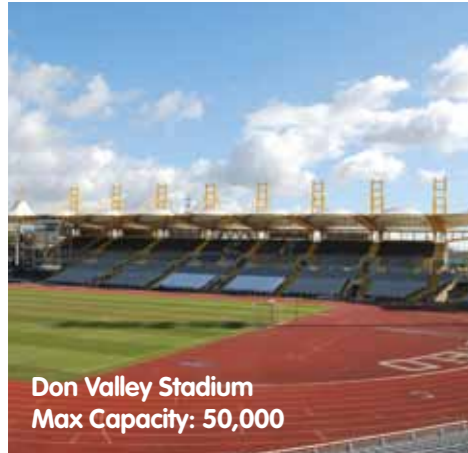

Venues

Sports Quarter Venues:

City Centre Venues:

Other Venues Include:

Outdoor Events

Concerts, festivals, sport

Don Valley Stadium

Designed to deliver world class events, Don Valley Stadium is an iconic, accessible and versatile venue. Over the last two decades, the 50,000 capacity venue has been an unsurprising draw for major concert tours including U2, the Rolling Stones, the Red Hot Chili Peppers, the Spice Girls, Tina Turner and Michael Jackson.

Key Facts

- Standing for 35,000 and tiered seating for 15,000
- Access is available on site for up to 53 trucks
- Suitable areas within the venue for production purposes
- In-house catering

Don Valley Bowl